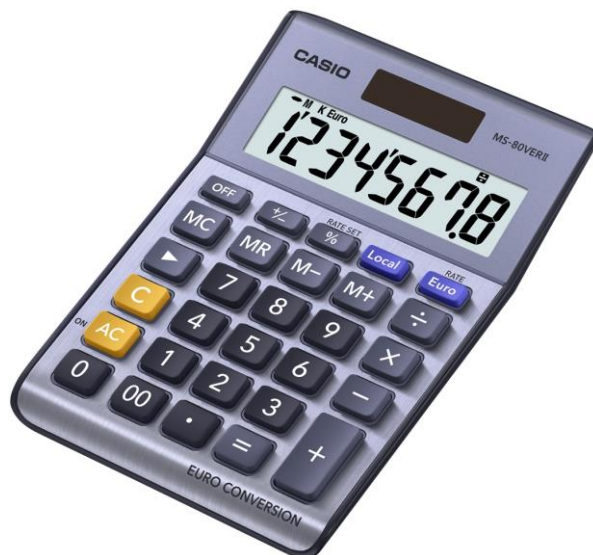

MS-80VERII

General Data

- 8-Digits EXTRA BIG LC-Display
- Two Way Power
- Dimensions (H x B x T): 2,9 x 10,3 x 14,7 cm
- Rubber Feet
- Metal Cover
- Plastic Keys
- Key Rollover
- Weight: ca. 115 g
- Battery: 1 x LR54
- **EAN-Code: 4971850090403**
- Predecessor: MS-80VER
EAN-Code: 4971850188643

Functions

- Euro Conversion
- Percentage Calculations with Profit Margin
- 3-Digit Comma Markers
- Function Command Indicator
- 4-Key Memory
- Key for changing Plus/Minus Sign
- Backspace Key
- Double Zero Key