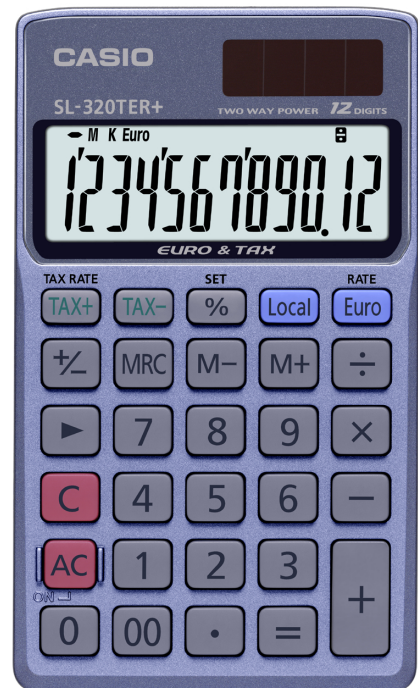

SL-320TER+

General Data

- 12-Digits EXTRA BIG LC-Display
- Two Way Power
- Dimensions (H x W x L): 8 x 70 x 118,5 mm
- Weight: ca. 50 g
- Battery: 1 x LR54
- Key Rollover
- Plastic Keys
- Wallet Case included
- EAN-Code: 4971850-188766

Functions

- Euro Conversion
- Tax Calculation
- Percentage Calculation
- 3-Key Memory
- Key for changing Plus/Minus Sign
- Double Zero Key
- 3-Digit Comma Markers
- Backspace Key

Manual available in:

English, Spanish, German,
French, Italian, Dutch,
Portuguese, Norwegian,
Swedish, Finnish, Danish,
Russian, Polish, Czech,
Hungarian

Packaging Details:

	Width(mm)	Length(mm)	Height(mm)	Pcs.	Weight	
Cosmetic Box	131	183	22	1	105	(g)
IC	212	139	196	10	1,2	(kg)
OC	711	440	227	100	13,6	(kg)

IC = Inner Carton

OC = Outer Carton