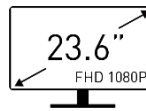

PRO MP242C

Business & Productivity Monitors

23.6" Screen Size

View your applications, spreadsheets and more with a perfect 23.6 inches screen and experience a breathtaking screen that comes with Full HD resolution

SPECIFICATIONS

Type / Size	23.6"
Colorway	Black
Active Display Area (mm)	521(H) x 293(V)
Curvature	Curved 1500R
Panel Type	VA
Resolution	1920 x 1080 (FHD)
Pixel Pitch	0.272(H) x 0.272(V)
Aspect Ratio	16:9
Brightness (nits)	250 cd/m ²
Contrast Ratio	3000:1
Refresh Rate	75Hz
Response Time	1ms (MPRT) / 5ms (GTG)
View Angles	178° (H) / 178° (V)
sRGB	98% (CIE 1976)
Surface Treatment	Anti-glare
Display Colors	16.7M
Color Bit	8 bits
Video Interface	1x HDMI (1.4)
	1x D-Sub (VGA)
	1x Line-in
	1x Headphone-out
Speaker	2x 2W
Power Type	External Adaptor (12V 2.5A)
Power Input	100~240V, 50~60Hz
Adjustment (Tilt)	-7° ~ 22° ±2°
Kensington Lock	Yes
VESA Mounting	100 x 100 mm
Dimension (W x D x H)	539.8 x 203mm x 414.1 (21.25x7.99x16.30 inch)
Weight (NW / GW)	2.95Kg (6.5 lbs) / 4.39Kg (9.68 lbs)
Dimension (W x D x H) With Carton	600 x 140 x 400mm (23.62 x 5.51 x 15.75 inch)
Note	HDMI: 1920 x 1080 (Up to 75Hz) D-Sub: 1920 x 1080 (Up to 60Hz)