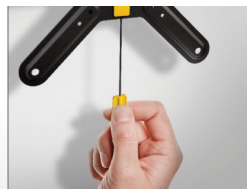

ONE[®]
FOR ALL

SLIM

SV3240

LED/LCD Wall Mount with turn and tilt adjustment

13-40"
33 - 102 cm
LED/LCD

Turn adjustment

Tilt adjustment

Screen release and lock

Easy installation

SV3240

TURN 90°

Maximise your Flat TV Experience

Consumer benefits

- Wall mount with variable turn and tilt adjustment for ideal viewing angle positioning
- Easy installation with quick installation guide, online installation video and toolbox app
- Smart levelling system ensures straight installation
- User friendly screen lock and unlock mechanism
- Easy to use cable management for guiding your cables
- Free downloadable app with handy tools for installation

Technical specifications

- Up to 40" and 30 KG
- Turn adjustment, Max. 90°, tilt adjustment, max. 15°
- Only 45mm wall distance
- VESA: 75x75, 100x100, 200x100, 200x200

www.ofa.com/sv3240

Scan the QR code and find all relevant video's and more information on this product