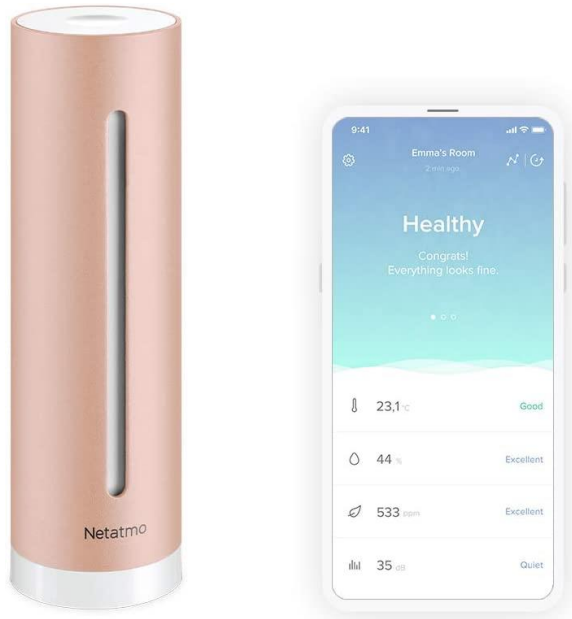

Netatmo Smart Indoor Air Quality

Act for a healthier home

You want to provide the healthiest home possible for your family. Netatmo's Smart Indoor Air Quality Monitor shows you how. Whether it's the CO2 levels for avoiding headaches while working from home, the right humidity levels for a child with asthma or the best noise level for sound sleeping.