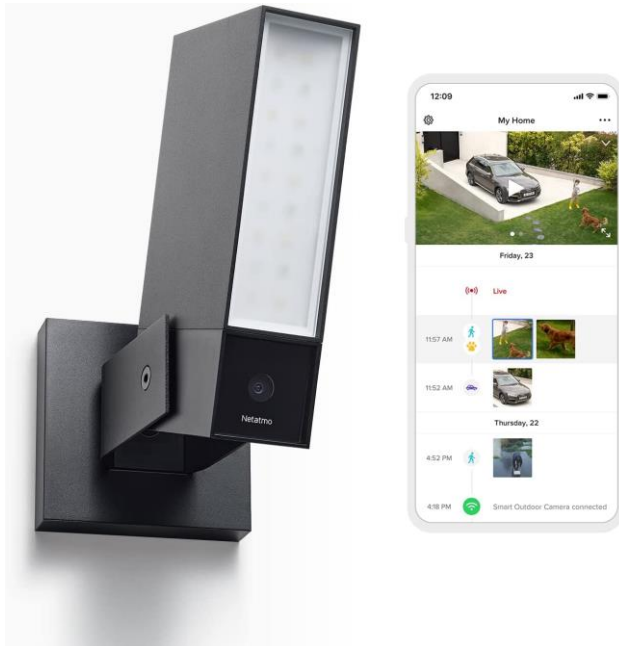

Netatmo Smart Outdoor Camera

Break-in alerts

Detection: people, cars, animals

Integrated lighting

No subscription fees

Protect your home with the Smart Outdoor Camera and enjoy a subscription-free service with free video storage.

Real-time alerts

Receive a real-time notification via your smartphone when an unknown person or vehicle is detected on your property.

The Outdoor Camera can distinguish between people, animals, vehicles and harmless movements.

Keep in touch with home

Images are accessible 24 hours a day from your smartphone, including night captures thanks to infrared vision.

Light up your path

The Camera has its own built-in smart lighting system. If there is an alert, the floodlight will switch on and can deter intruders.