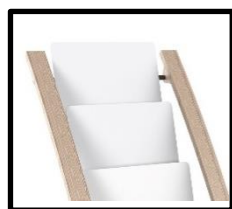

DDEXPO6W

Displays with style

Highlight your reception areas with this Scandinavian-style display mixing colors and materials.

Mix of 2 materials combination for more style (Wood and ABS)

Large compartment for 6 documents (24 x 32 cm documents) (Thickness 4 cm)

Perfect stability thanks to its wide base and 4 anti-slip pads

Quick and easy assembly system (Fixing kit supplied)
Small packaging improvement for less CO2 emissions

The DDEXPOW display is the ideal accessory for displaying magazines or brochures in your lobby. Practical, you will be able to display your A4 documents in 6 compartments.

Combining style and elegance, this modern design display with its mix of materials will fit perfectly in your reception and work areas.

Quand le beau rejoint l'utile

DDEXPO6W

Displays with style

Highlight your reception areas with this Scandinavian-style display mixing colors and materials.

PRODUCT FEATURES

| | |
|-------------------------|--------------------------------------|
| Code | DDEXPO6W BC |
| EAN | 3129710016945 |
| Materials | Frame : Wood - Steel |
| | Compartment : ABS |
| Color | White - Wood |
| Product dimensions | W 34 x D 50 x H 93 cm |
| | Weight : 5,2 kg |
| Number of compartment | 6 (Format 24x32 cm - Thickness 4 cm) |
| Estimated assembly time | 10 mins (Screws supplied) |
| Guarantee | 2 years |