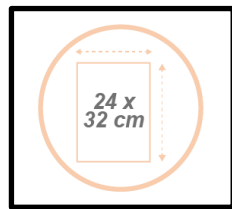

DDEXPO6W

Displays with style

Highlight your reception areas with this Scandinavian-style display mixing colors and materials.

Mix of 2 materials combination for more style (Wood and ABS)

Large compartment for 6 documents (24 x 32 cm documents) (Thickness 4 cm)

PRODUCT FEATURES

| | |
|-------------------------|--------------------------------------|
| Code | DDEXPO6W BC |
| EAN | 3129710016945 |
| Materials | Frame : Wood - Steel |
| | Compartment : ABS |
| Color | White - Wood |
| Product dimensions | W 34 x D 50 x H 93 cm |
| | Weight : 5,2 kg |
| Number of compartment | 6 (Format 24x32 cm - Thickness 4 cm) |
| Estimated assembly time | 10 mins (Screws supplied) |
| Guarantee | 2 years |

DIMENSIONS PACKAGING

| | |
|-------------------------|---|
| * Sales unit (x1UV) box | Dim. : L.106 cm x l. 57,6 cm x H. 17,6 cm |
| | Weight : 7 Kg |
| * Box master (x1UV) | N/Dim. : L.106 cm x l. 57,6 cm x H. 17,6 cm |
| | Weight : 7 Kg |