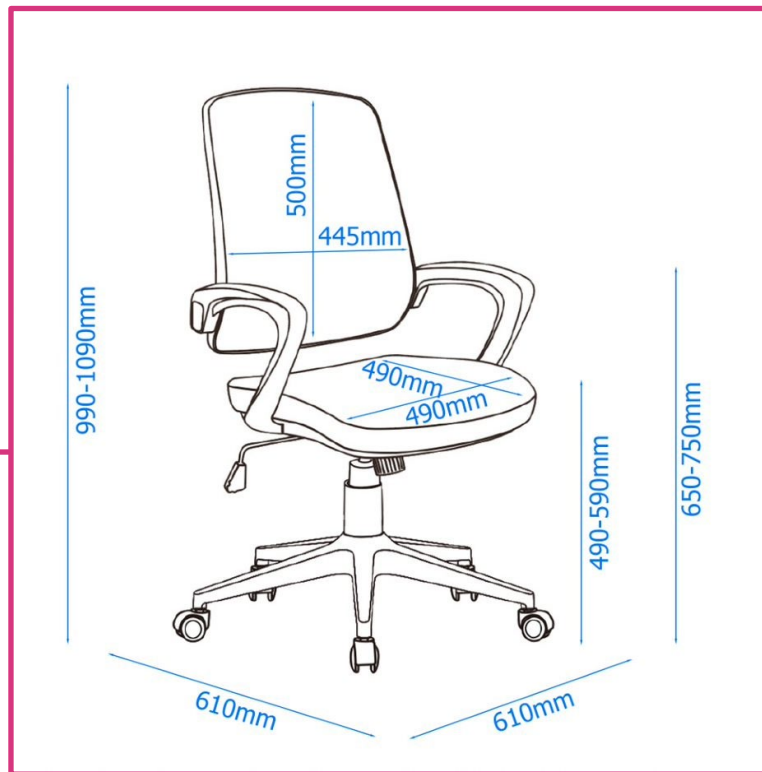

- Padded black fabric seat
- Floating style backrest with mesh fabric
- Locking tilt mechanism with tension control
- Height adjustable
- Seat Dims (mm): H 490-590 x W 490 x D 490

Seat Height
Adjustment

Traditional
Tilt

Weight Tension
Control

Marvin Chair

AOC8166BLK BLACK
EAN: 5056501602019

SPECIFYING

Seat Height (mm)	490-590
Max. User Weight (kg)	118
Max. Recommended Use (hours)	4
Product Weight (kg)	10.5
Dims: H 1090 x W 570 x D 575 (mm)	

PACKAGING

Number of Boxes	1
Width (mm)	280
Height (mm)	620
Depth (mm)	600
Weight (kg)	12