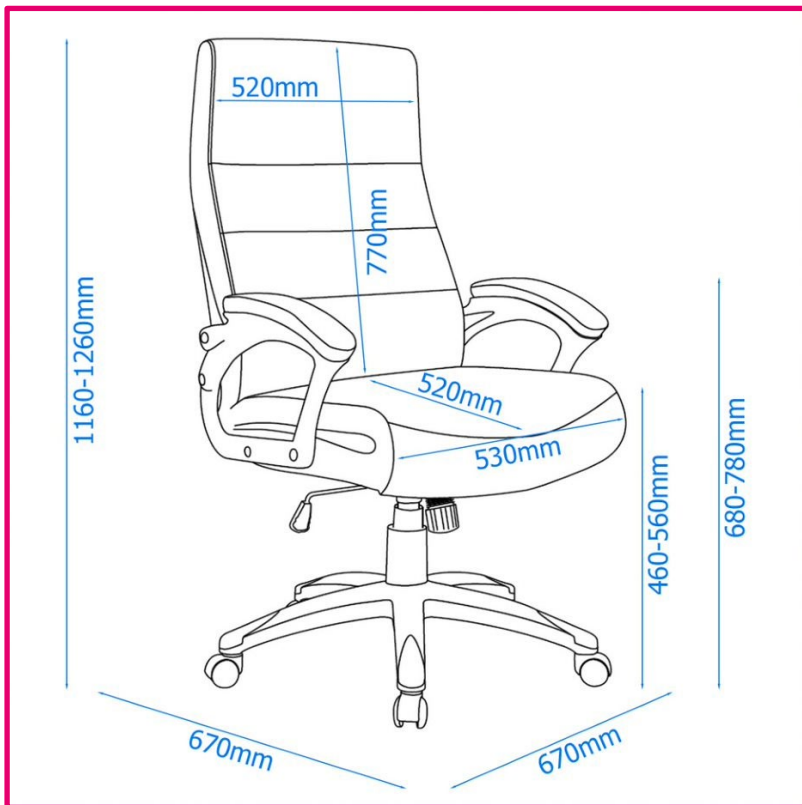

Hampton Chair

AOC6241BLK BLACK
EAN: 5056501602088