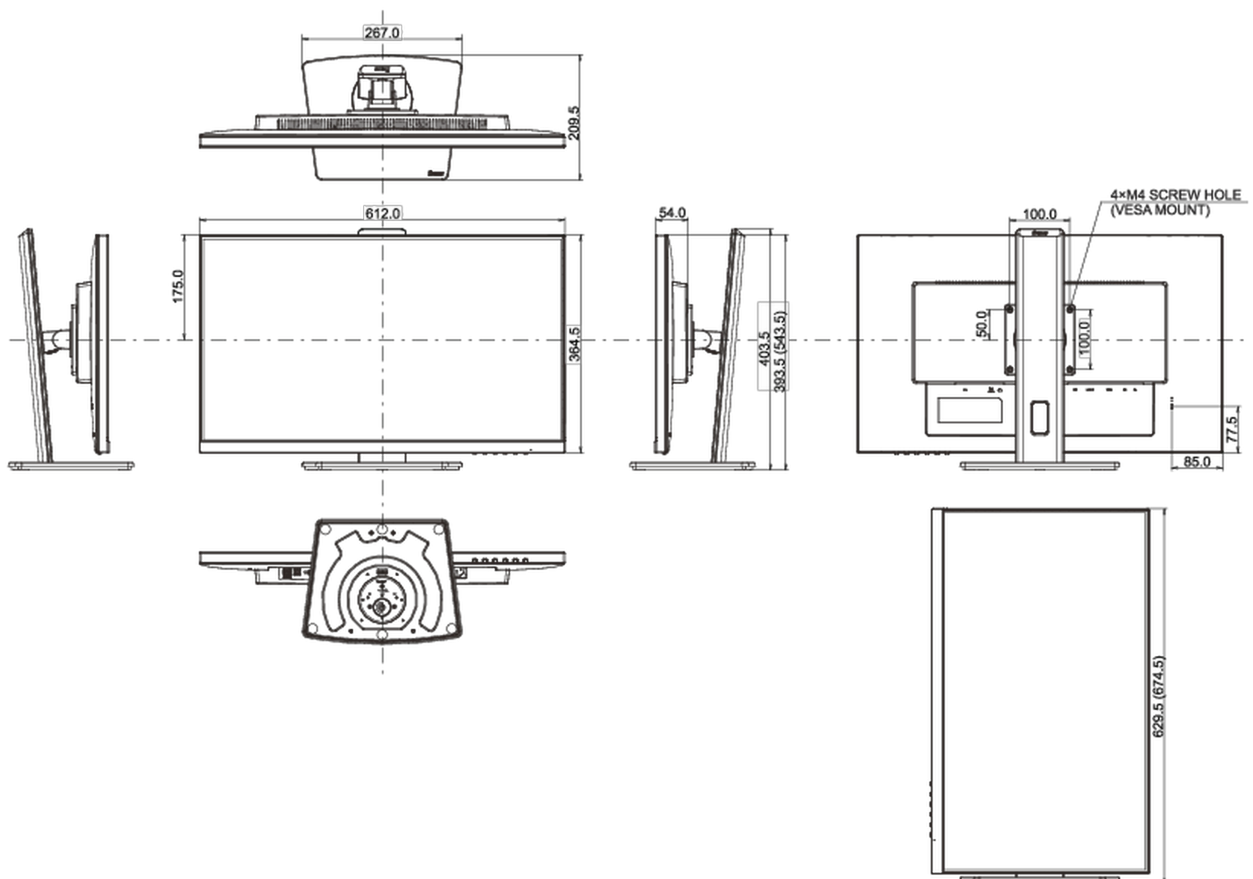

04 MECHANICAL

Display position adjustments	height, pivot (rotation), swivel, tilt
Height adjustment	150mm
Rotation (PIVOT function)	90°
Swivel stand	90°; 45° left; 45° right
Tilt angle	23° up; 5° down
VESA mounting	100 x 100mm
Cable management system	yes

05 ACCESSORIES INCLUDED

Cables	power, USB, HDMI
Other	quick start guide, safety guide

06 POWER MANAGEMENT

Power supply unit	internal
Power supply	AC 100 - 240V, 50/60Hz
Power usage	17.5W typical, 0.5W stand by, 0.3W off mode

08 DIMENSIONS / WEIGHT

Product dimensions W x H x D	612 x 393.5 (543.5) x 209.5mm
Box dimensions W x H x D	693 x 440 x 170mm
Weight (without box)	6.3kg
Weight (with box)	7.9kg
EAN code	4948570121298

All trademarks and registered trademarks acknowledged. E & O E. Specification subject to change without notice. All LCD's comply with ISO-9241-307:2008 in connection with pixel defects.