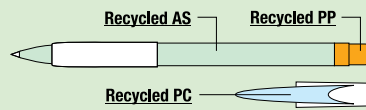

uni Lakubo Ballpoint pen