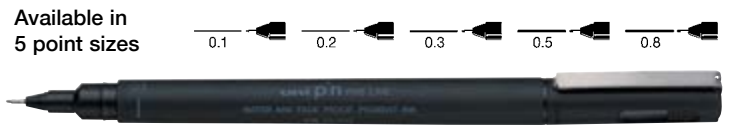

uni Laknock

Retractable ballpoint pen

- Stainless steel tip • Rubber Grip
- 0.7mm fine • 1.0mm medium • 1.4mm broad

SN-100

uni Lakubo

- Stainless Steel tip • 3 colours
- Moulded Rubber Grip
- 0.7mm fine • 1.0mm medium • 1.4mm broad

SG-100

uni pin

- Fine line pen • Waterproof, fadeproof pigment ink
- Window cap displays point width and ink colour
- Ultra smooth flow • Super tough tip

Available in 5 point sizes

PIN-200

uni Shalaku S

- Retractable • Side click mechanism
- Rubber grip • 2 Barrel colours • 0.5mm