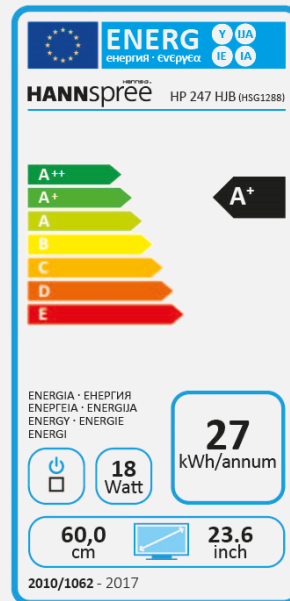

### ERGONOMIC FEATURES

Height  
Adjust.  
Stand

Tilt

Pivot

Swivel

Display Size	59,94cm / 23.6" Diagonal
Panel Type	TFT – LED Backlight
Aspect Ratio	16:9
Resolution (H x V)	1920 x 1080 Full HD
Brightness	250cd/m <sup>2</sup>
Contrast (Typ.)	1.000:1 (Typical)
Contrast (Active)	80.000.000:1 (Active)
Viewing Angle L/R; U/D	170° H – 160° V (CR >10); 170° H – 170° V (CR > 5)
Response Time	5 msec (typ)
Pixel Pitch	0,271 (H) x 0,271 (V) mm
Panel Surface	Anti-Glare
Display Colors	16.7M Colors
Horizontal Frequency	30 ~ 83 kHz
Vertical Frequency	56 ~ 75 Hz
Max Display Frequency	1920 x 1080 @ 60Hz
Input 1	D-Sub (VGA)
Input 2	DVI-D with HDCP
Input 3	HDMI
Buil-in Speakers	Yes, 1.5W x 2; Earphone Jack
Power Consumption	On: 18W; Stand-by: 0,35W; Off: 0,29W
AC Power Range	AC 100 ~ 240 Volt; 50 ~ 65 Hz
Product Dimensions	561 x 220 x 399 mm (W x D x H) TBC
Packing Dimensions	700 x 200 x 400 mm (W x D x H)
Net / Gross Weight	5,2 Kgs / 8,2 Kgs TBC
Bezel & Color Plan	Black texture: front bezel,back cover , arm, base

VESA Mounting	100 x 100 mm
Monitor Stand	Height Adjustable Stand (115mm)
Tilt / Kensington Lock	-5° ~ 20° / Yes
Pivot / Swivel	Yes 90° Clockwise / Left: 45° - Right: 45°
Controls	Menu, Bri (+), Vol(-) Input/Enter, Power
Color	Warm, Natural, Cool, User Mode
Preset Mode	PC, Movie, Game, ECO Modes
On Screen Display	12 OSD Languages
Accessory	Power Cable (1,5m); HDMI Cable (1,5m); Warranty Card; Quick Start Guide
Certifications	CE, TCO, ISO 9241-307, Energy Star 7.0, EU Energy Label, HDMI, WEEE, RoHS, Reach

Supplier's Name	HANNspree
Model Name	HP247HJB
Energy Efficiency Class	A+
Screen Size (Centimetres)	60
Screen Size (Inches)	23,60
On mode power Consumption (W)	18
Annual Energy Consumption* (kWh)	27
Standby-mode Power Consumption (W)	0.35
Off-mode Power Consumption (W)	0.29
Screen Resolution	1920 x 1080