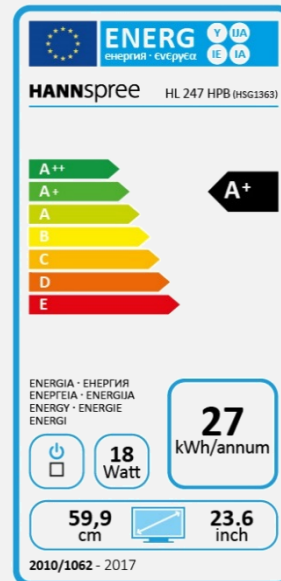

## HL 247 HPB

23.6" / 59,94cm Diagonal  
LED Backlight – Format 16:9

- 23.6" LED Backlight Monitor
- 1920x1080 Full HD Resolution
- Triple Input: HDMI + DVI-D + VGA
- Built-In Speakers
- Low Power Consumption
- Multi-Video Modes
- Tilt and Wall-Mountable (VESA)
- ECO Friendly
- Flicker Free
- HDMI Cable Included

### ERGONOMIC FEATURES

Eco  
Friendly

Tilt

Low  
Power  
Cons.

Video  
Modes

Display Size	59,94 cm / 23.6" Diagonal
Panel Type	TFT – LED Backlight
Aspect Ratio	16:9
Resolution (H x V)	1920 x 1080 Full HD
Brightness	250cd/m <sup>2</sup>
Contrast (Typ.)	1.000:1 (Typical)
Contrast (Active)	10.000.000:1 (Active)
Viewing Angle L/R; U/D	170° H / 160° V (CR > 10); 178° H / 170° V (CR > 5)
Response Time	5 msec (typ)
Pixel Pitch	0,271 (H) x 0,271 (V) mm
Panel Surface	Anti-Glare
Display Colors	16.7M Colors
Horizontal Frequency	31 ~ 83 kHz
Vertical Frequency	56 ~ 75 Hz
Max Display Frequency	1920 x 1080 @ 60Hz
Input 1	D-Sub (VGA)
Input 2	DVI-D
Input 3	HDMI
Speakers	Yes, 1.5W x 2; Earphone Audio Out
Power Consumption	On: 18W; Stand-by: 0,32W; Off: 0,26W
AC Power Range	AC 100 ~ 240 Volt; 50 ~ 65 Hz
Product Dimensions	554,5 x 185,1 x 411,5 mm (W x D x H)
Packing Dimensions	628 x 115 x 404 mm (W x D x H)
Net / Gross Weight	4.1 Kgs / 5.2 Kgs (±0.3KG)
Bezel & Color Plan	Black Texture: Front Bezel, Rear cover, Arm, Base

VESA Mounting	100 x 100 mm
Monitor Stand	Regular Stand
Tilt / Kensington Lock	-5° ~ 20° / Yes
Pivot / Swivel	No / No
Controls	Power, Input / Enter, Bri (+), Vol (-), Menu
Color	Warm, Nature, Cool, User Mode
Preset Mode	PC, Movie, Game, Eco Modes
On Screen Display	12 OSD Languages
Flicker Free	Yes
Accessory	Power Cable (1,5m); HDMI Cable (1,5m); Warranty Card; Quick Start Guide