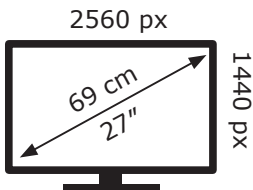

ENERG

IIYAMA CORPORATION

GB2730QSU-B1 C

29 kWh/1000h

ENERG

IIYAMA CORPORATION

GB2730QSU-B1 C

29 kWh/1000h