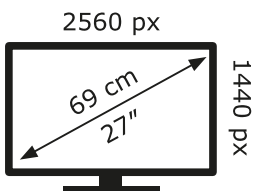

ENERGY

acer

XB273U

32 kWh/1000h

ABCDEF**G**

33 kWh/1000h

ENERG

acer