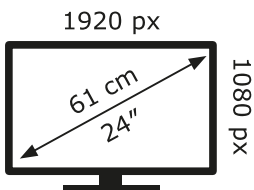

# ENERG ⚡

Hannspreer

HT248PPB(HSG1379)

**14** kWh/1000h