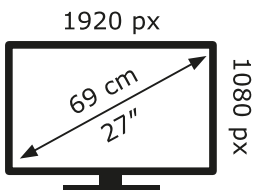

# ENERGY

acer

XB273 GX

**26** kWh/1000h

ABCDEF**G**

**49** kWh/1000h