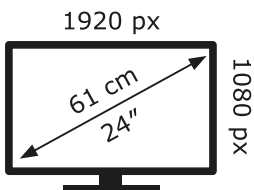

ENERG

Hannspree

HS248PPB(HSG1370)

22 kWh/1000h

ENERG

Hannsree

HS248PPB(HSG1370)

22 kWh/1000h