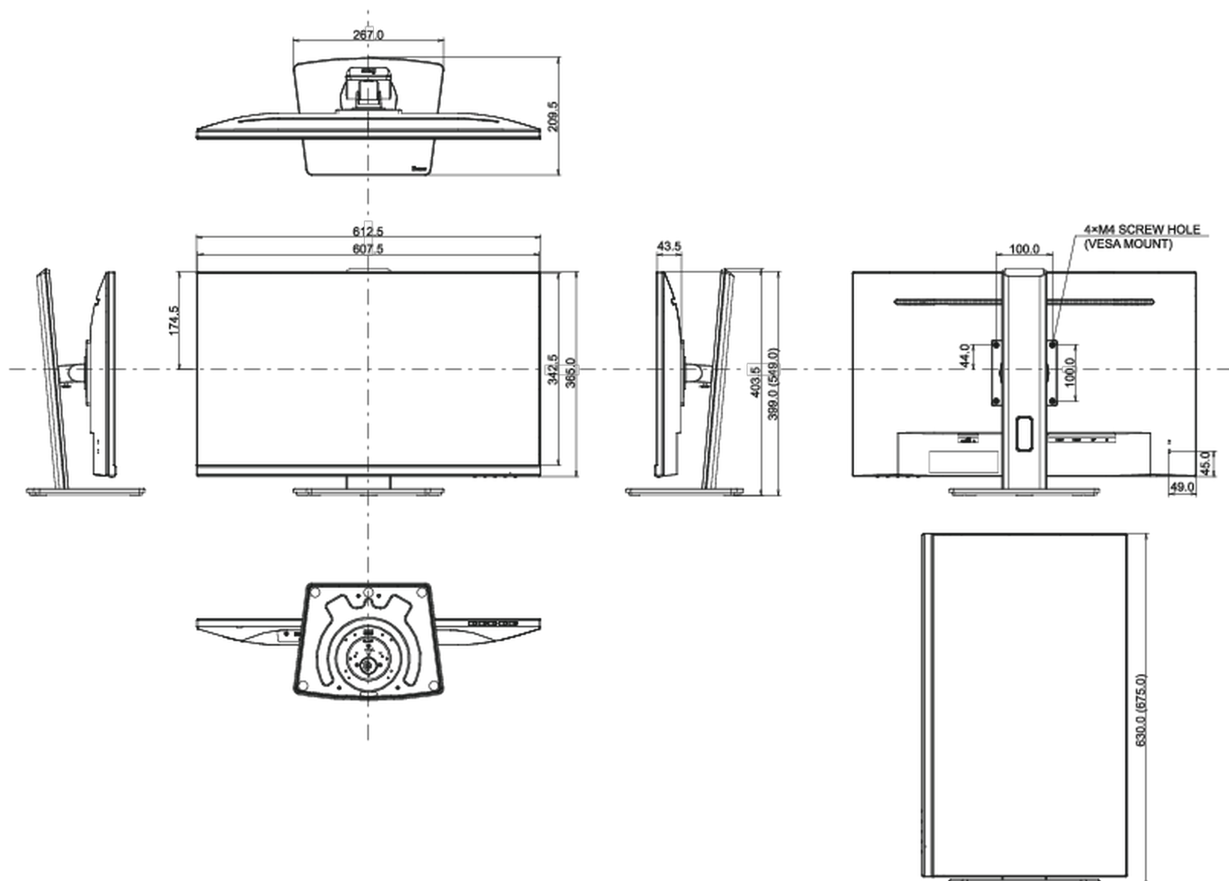

## 04 MECHANICAL

Display position adjustments	height, pivot (rotation), swivel, tilt
Height adjustment	150mm
Rotation (PIVOT function)	90°
Swivel stand	90°; 45° left; 45° right
Tilt angle	23° up; 5° down
VESA mounting	100 x 100mm
Cable management system	yes

## 08 DIMENSIONS / WEIGHT

Product dimensions W x H x D	612.5 x 399 (549) x 209.5mm
Box dimensions W x H x D	688 x 435 x 155mm
Weight (without box)	6.2kg
Weight (with box)	7.7kg
EAN code	4948570118946

*All trademarks and registered trademarks acknowledged. E & O E. Specification subject to change without notice. All LCD's comply with ISO-9241-307:2008 in connection with pixel defects.*