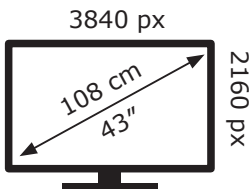

ENERG

IIYAMA CORPORATION

X4373UHSU-B1

54 kWh/1000h

ABCDEF**G**

102 kWh/1000h

ENERG

IIYAMA CORPORATION